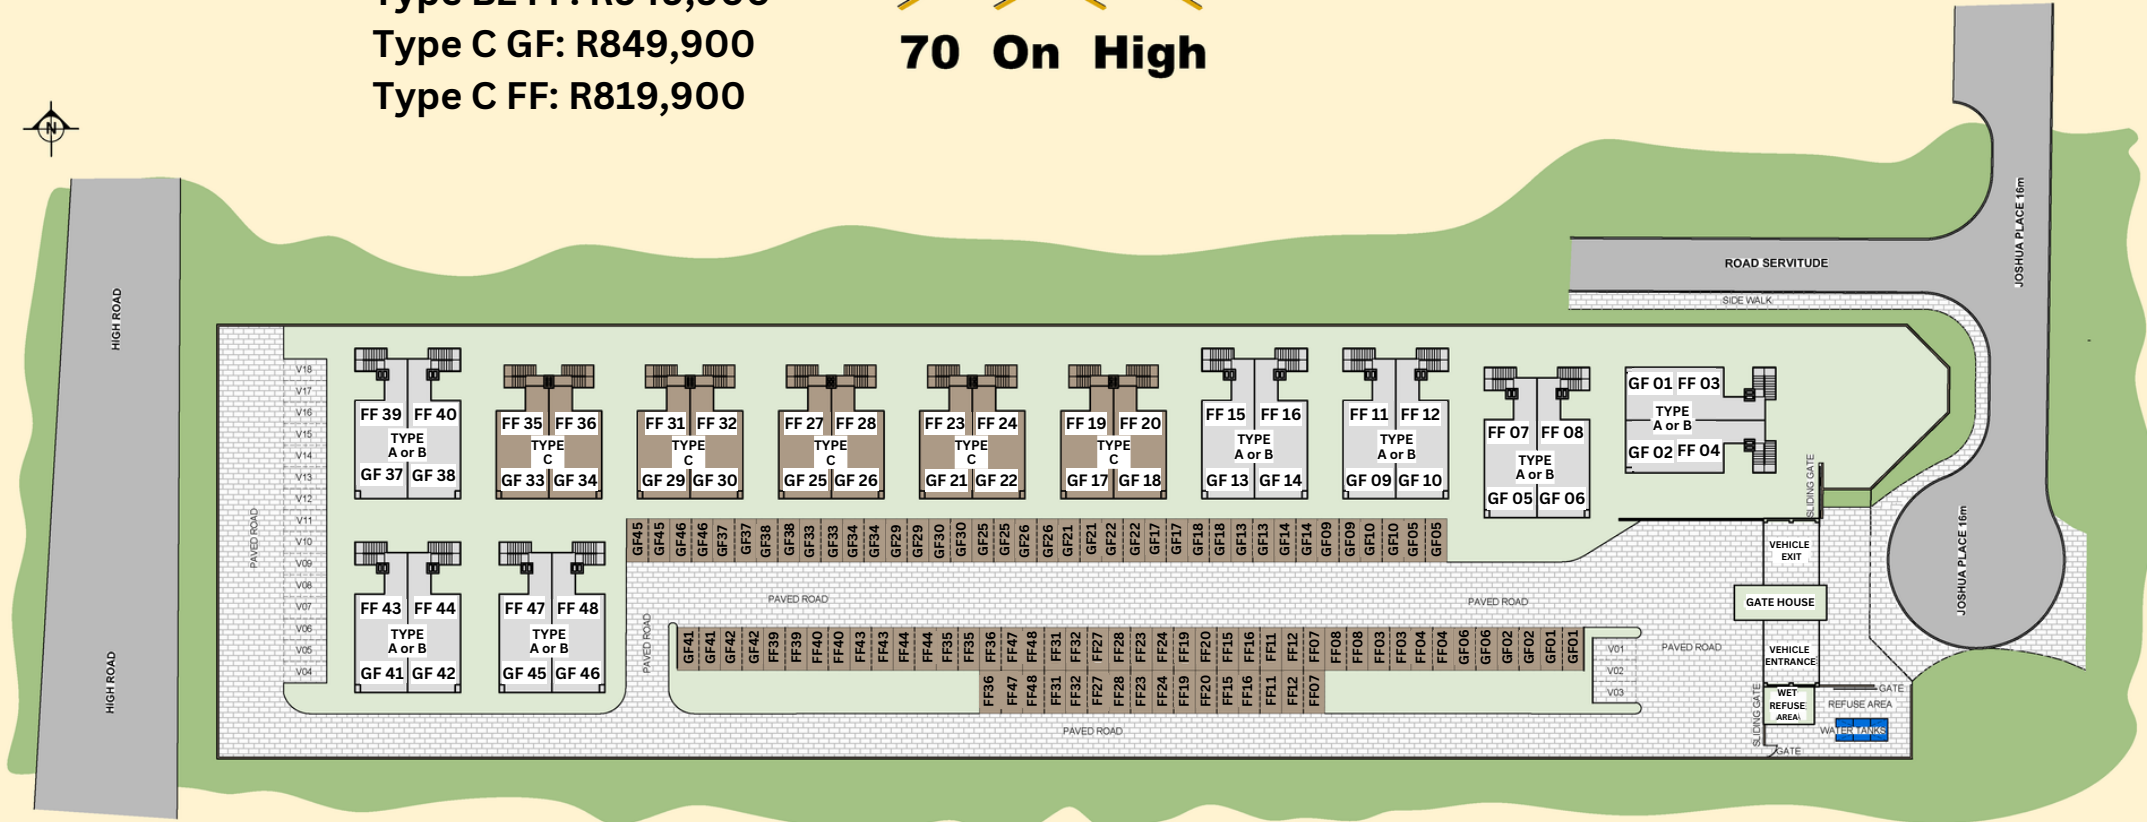

**Available Units:**

FF = First Floor

GF = Ground Floor

**Prices:**

Type A GF: R1,049,900

Type B1 FF: R1,199,900

Type B2 FF: R949,900

Type C GF: R849,900

Type C FF: R819,900

For Sale units are displayed with a unit number.

**70 On High**

**SITE PLAN**

NOT TO SCALE

**SSI Group**