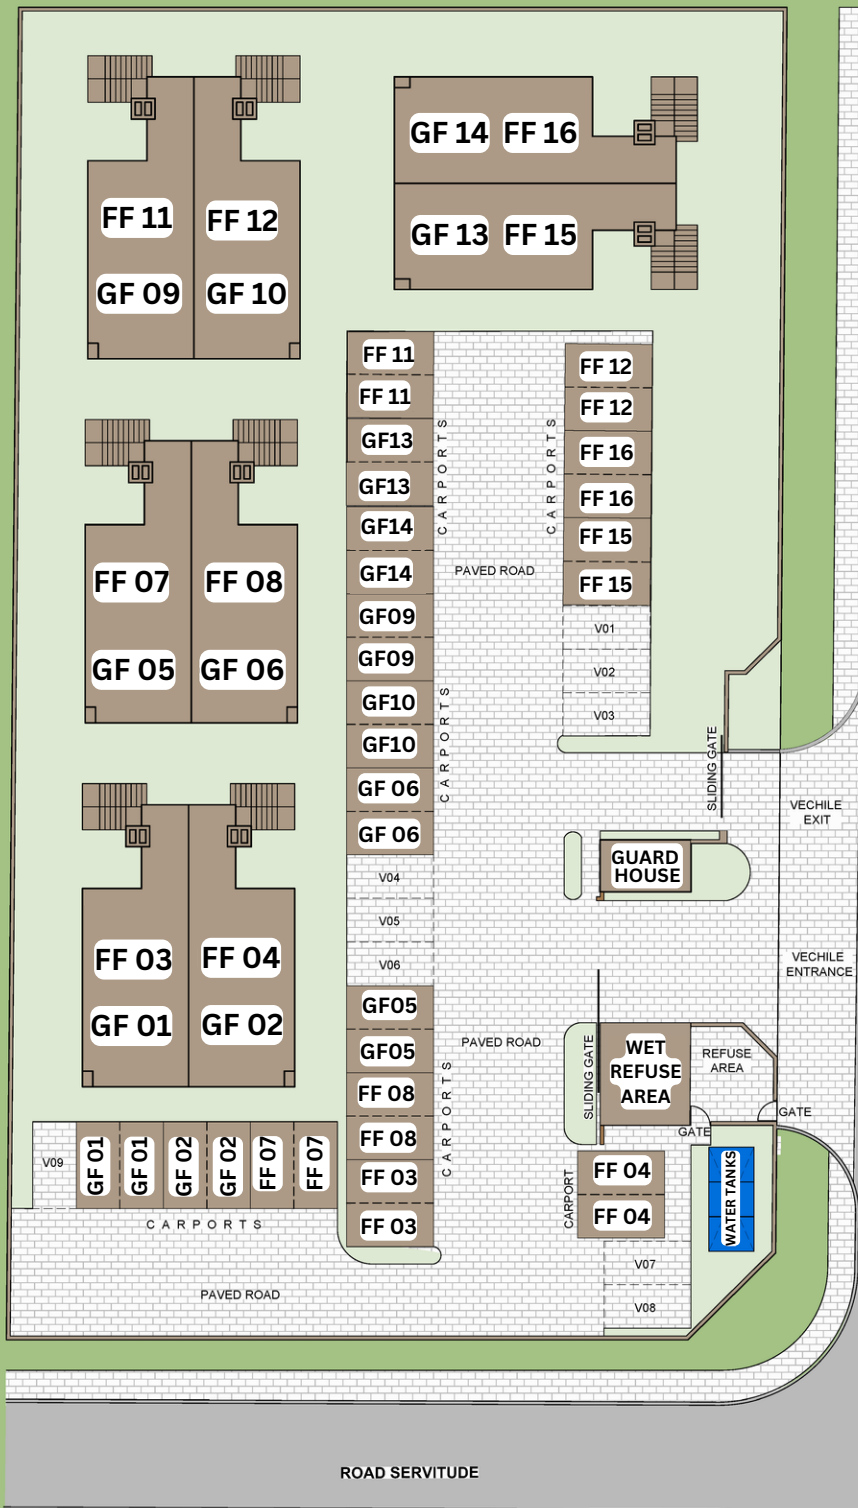

# Available Units:

FF = First Floor

GF = Ground Floor

# 69 On High

SITE PLAN

NOT TO SCALE

SSI Group

International Housing Solutions

KOAD DESIGN STUDIO