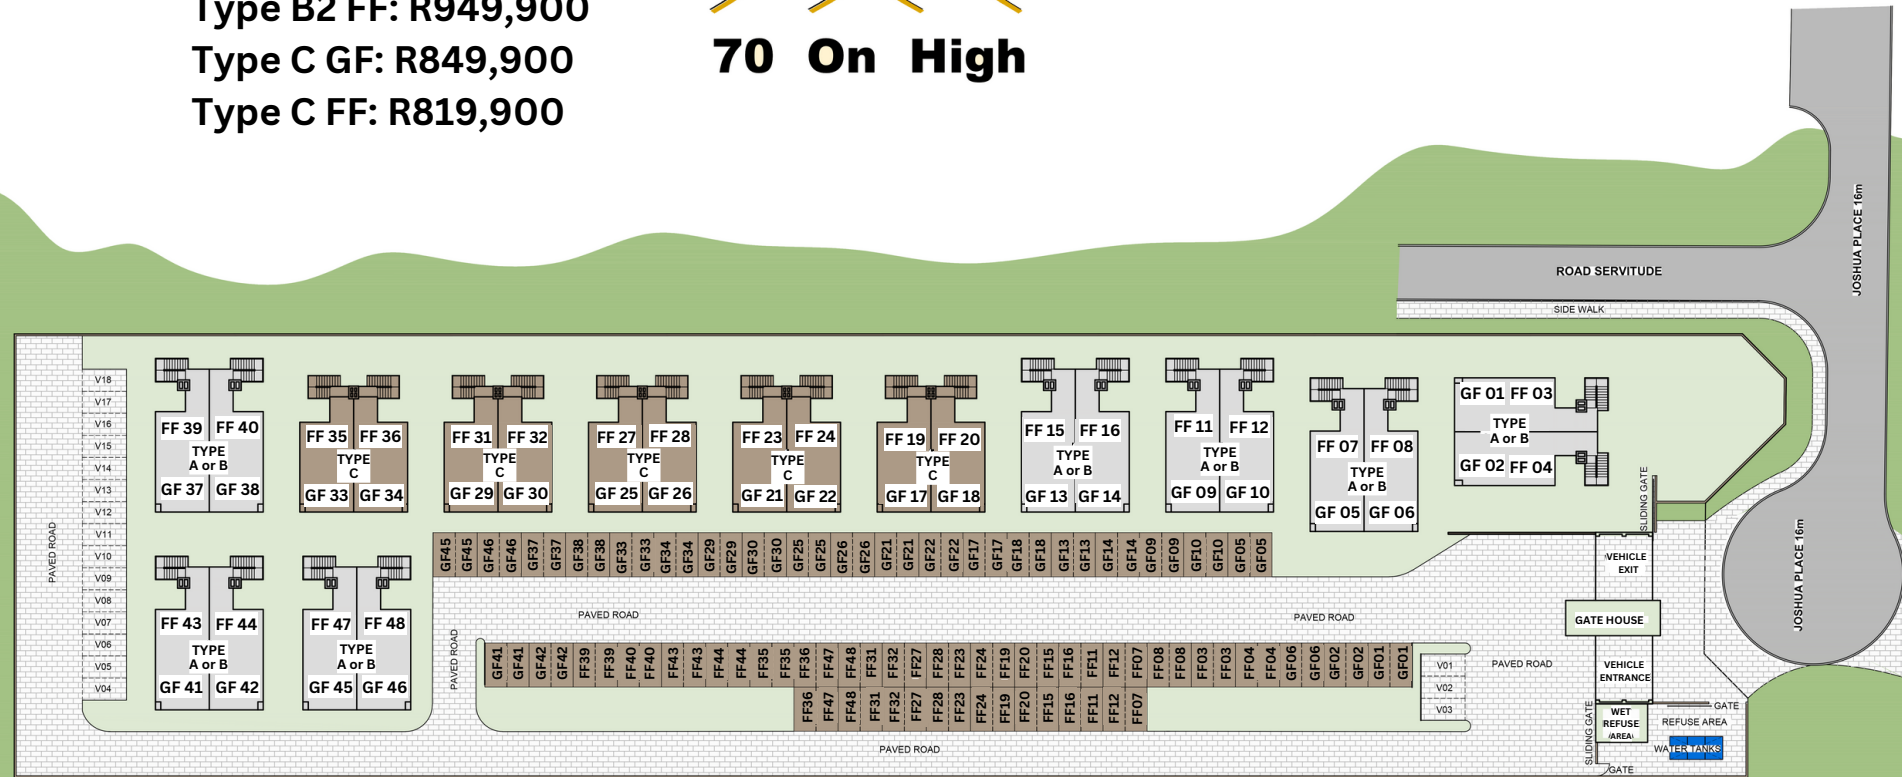

**Available Units:**

FF = First Floor

GF = Ground Floor

**Prices:**

Type A GF: R1,049,900

Type B1 FF: R1,199,900

Type B2 FF: R949,900

Type C GF: R849,900

Type C FF: R819,900

For Sale units are displayed with a unit number.

**70 On High**

**SITE PLAN**

NOT TO SCALE

**SSI**  
Group

*International  
Housing Solutions*

**KOAD**  
DESIGN STUDIO